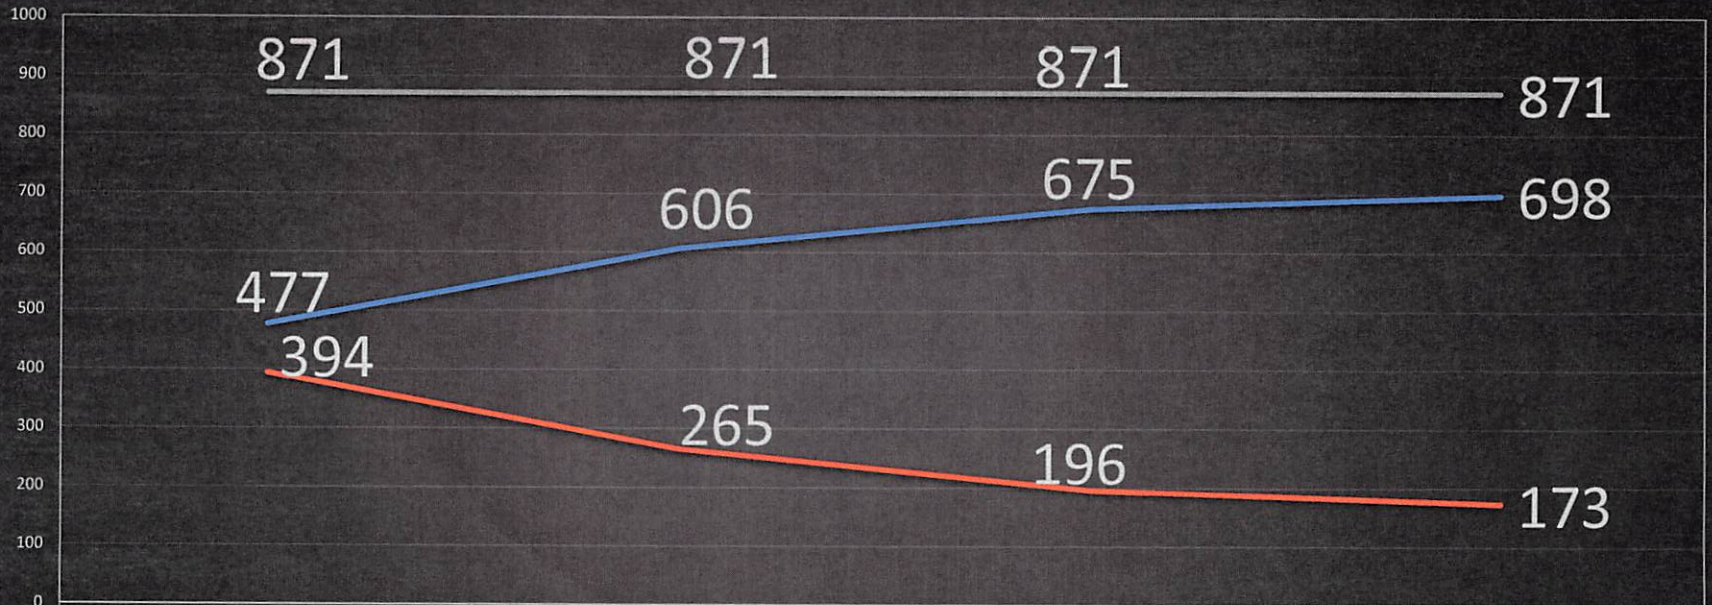

Golf Cart / Mopeds - Staff Recommendation

	2020	2021	2022	2023
G. Carts	477	606	675	698
Mopeds	394	265	196	173
Total	871	871	871	871

	G. Carts	Mopeds	Total
2020	477	394	871
2021	606	265	871
2022	675	196	871
2023	698	173	871